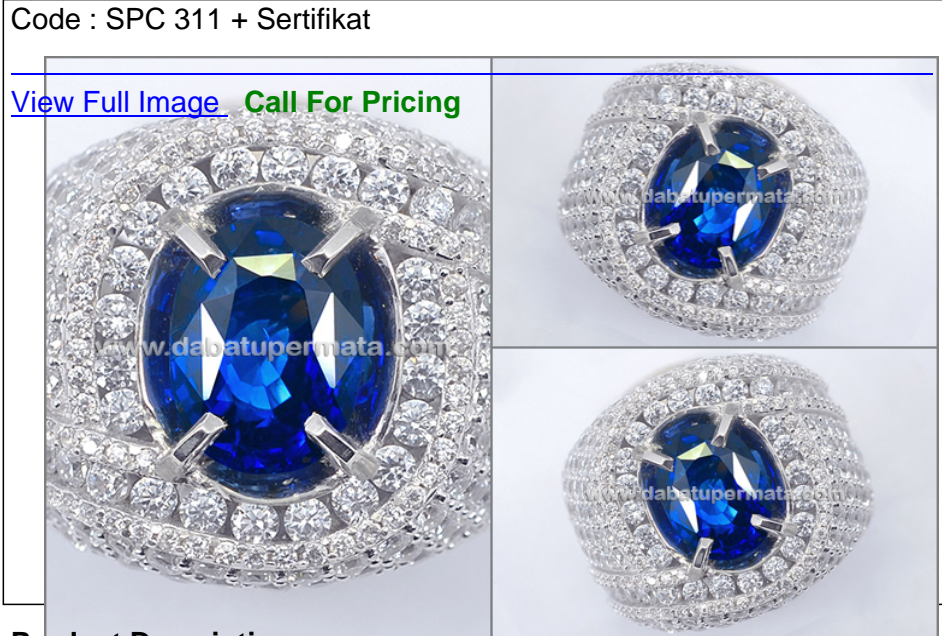

Bio Magneto | Toko Batu Permata, Batu Mulia, Toko Butik

David Art

[GL 020 GL 021](#)

Product Description

Code	:	SPC 311
Nama	:	Blue Safir + DGL
Asal/Origin	:	Srilanka
Berat Batu	:	4.1 ct
Berat Total	:	17 gr
Size/Ukuran	:	10.6 x 7.8 x 5 mm
Shape/Bentuk	:	Oval
Transparancy	:	Transparant
Color/Warna	:	Royal Blue
Clarity	:	Slightly Included
Cutting Style	:	Mixed cut
Ring/Kerangka	:	Rhodium Silver + CZ
Phenomena	:	Laser Light AAA3
Comment	:	- Crystal & mulus